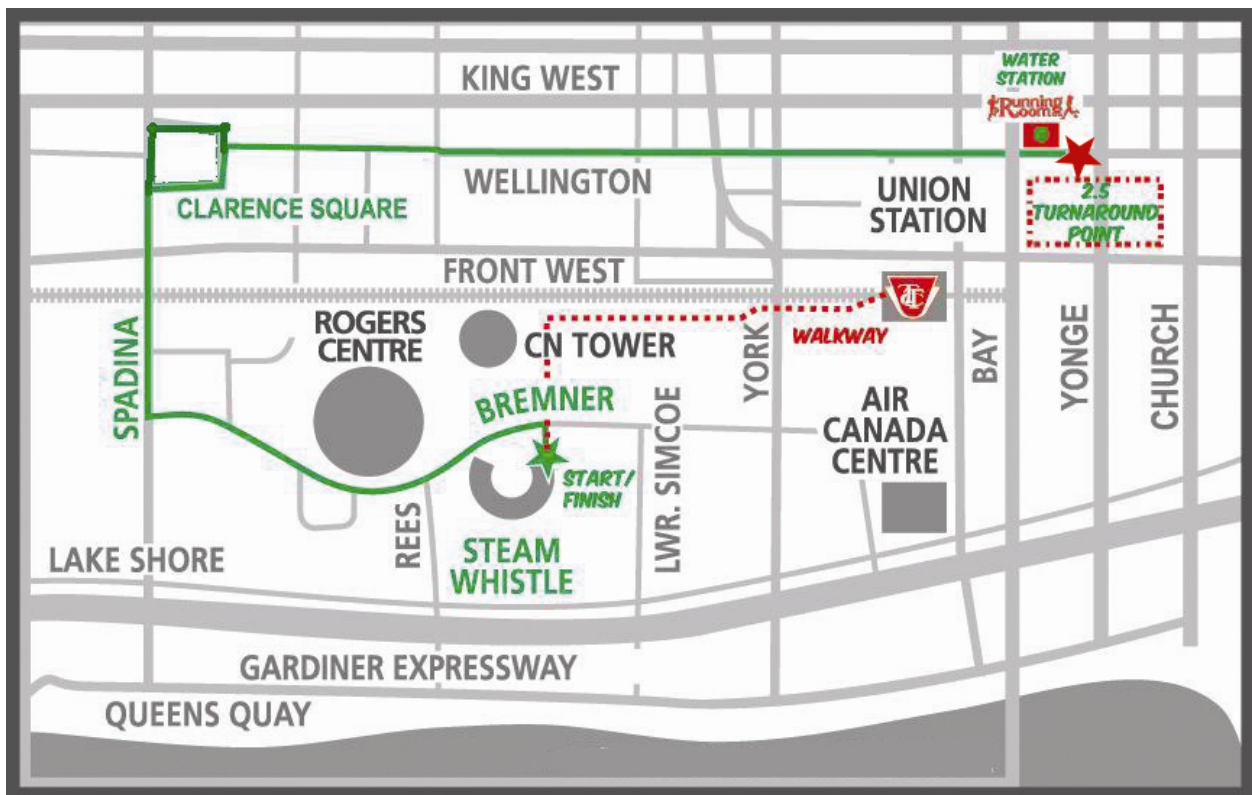

Achilles Canada
St. Patrick's Day 5K Run/Walk

How to get to the race and Steam Whistle Brewing

Steam Whistle Brewing
 The Roundhouse
 255 Bremner Blvd. in downtown Toronto, ON

Steam Whistle Brewing is accessible by TTC. The best way to get to the race is to take the subway to Union Station and then walk the Skywalk as outlined by the red dotted line on the map.

- Walkway path from Union Station to Steam Whistle Brewing
- Race route
- Race start and finish
- Race turnaround point (2.5K) and water station