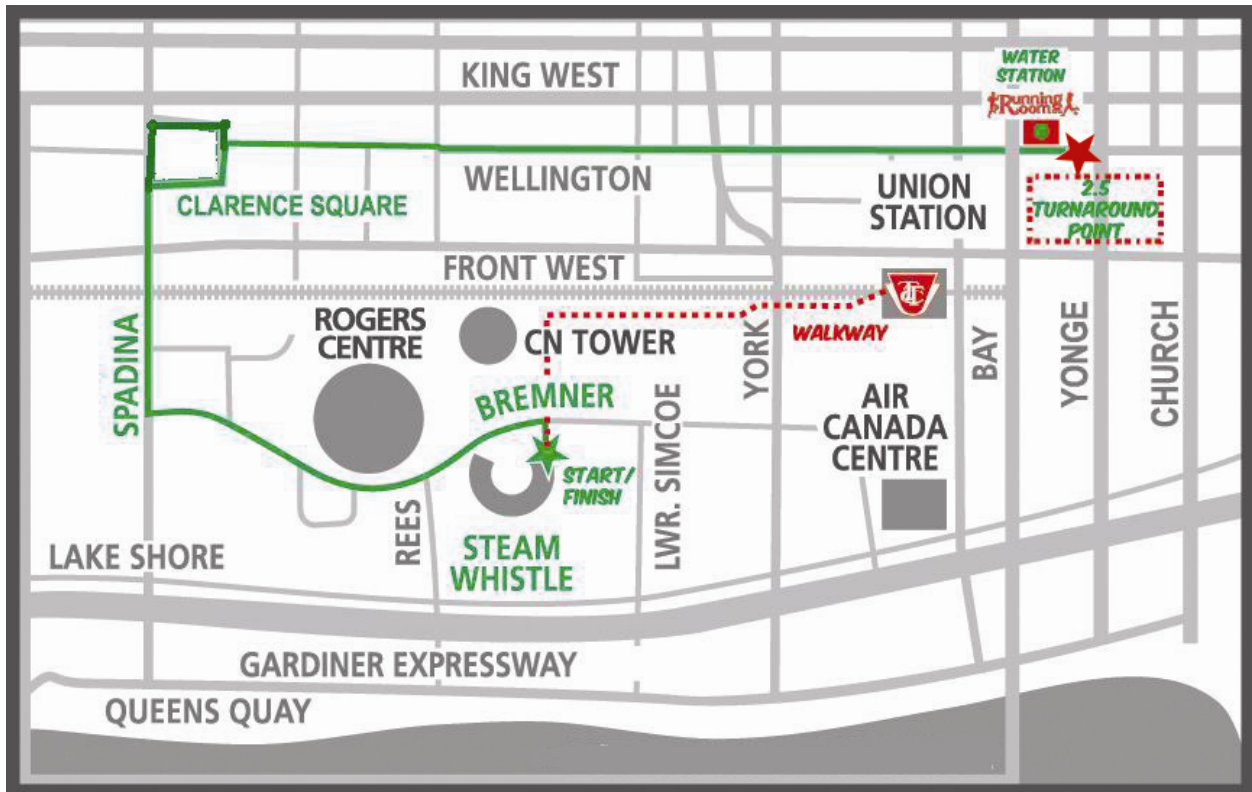

Achilles Canada
St. Patrick's Day 5K Run/Walk

Race Location and Route

Steam Whistle Brewing
 The Roundhouse
 255 Bremner Blvd. in downtown Toronto, ON

- Walkway path from Union Station to Steam Whistle Brewing
- Race route
- ★ Race start and finish ★ Race turnaround point (2.5K) and water station

Steam Whistle Brewing is accessible by TTC. The best way to get to the race is to take the subway to Union Station and then walk the Skywalk as outlined by the red dotted line on the map.